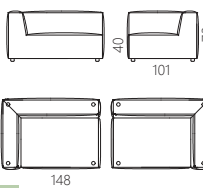

ID : 3009-57F 3009-58F
corner extended/LHF corner extended/RHF

	ID : 3009-59F wedge	ID : 3009-49F corner	ID : 3009-57F 3009-58F corner extended/LHF corner extended/RHF	ID : 3009-61F stool rectangular	ID : 3009-301F W200 D100 H73 SH40	ID : 3009-302F W220 D100 H73 SH40
range 1	¥120,000 (¥132,000)	¥135,000 (¥148,500)	¥165,000 (¥181,500)	¥70,000 (¥77,000)	¥215,000 (¥236,500)	¥235,000 (¥258,500)
range 2	¥125,000 (¥137,500)	¥142,000 (¥156,200)	¥170,000 (¥187,000)	¥73,000 (¥80,300)	¥223,000 (¥245,300)	¥243,000 (¥267,300)
range 3	¥130,000 (¥143,000)	¥156,000 (¥171,600)	¥180,000 (¥198,000)	¥78,000 (¥85,800)	¥248,000 (¥272,800)	¥268,000 (¥294,800)
range 4	¥140,000 (¥154,000)	¥165,000 (¥181,500)	¥190,000 (¥209,000)	¥84,000 (¥92,400)	¥262,000 (¥288,200)	¥282,000 (¥310,200)
leather 1	¥230,000 (¥253,000)	¥230,000 (¥253,000)	¥290,000 (¥319,000)	¥125,000 (¥137,500)	¥430,000 (¥473,000)	¥450,000 (¥495,000)
leather 2	¥240,000 (¥264,000)	¥240,000 (¥264,000)	¥305,000 (¥335,500)	¥130,000 (¥143,000)	¥445,000 (¥489,500)	¥465,000 (¥511,500)

stock color :