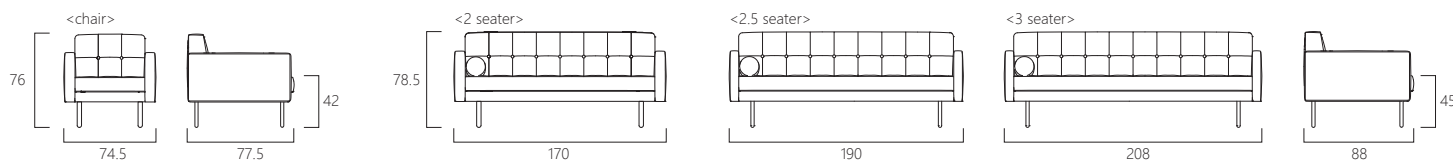

<<在庫色>> COVER chair
velluto 116 graphite
(range1)
LEGS wood (light oak/black/walnut)

2 seater (W170)
velluto 116 graphite
(range1)
wood (light oak/black/walnut)

2.5 seater (W190)
velluto 116 graphite
(range1)
wood (light oak/black/walnut)

3 seater (W208)
heritage 002 saddle
(leather2)
wood (light oak/black/walnut)