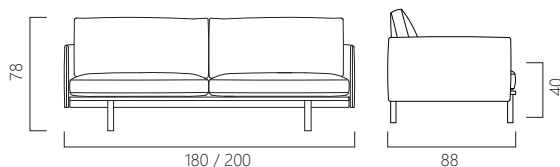

※部分組立(脚取付作業/工具付属)
※在庫色以外は受注生産となります。(納期2-3ヶ月)