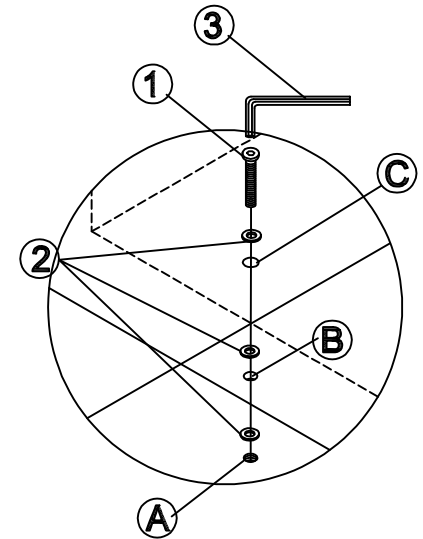

PART LIST

A = 1 pc

B = 1 pc

C = 1 pc

Flying Square Coffee Table

ASSEMBLY INSTRUCTIONS

Step 01

LIST OF HARDWARE

NO.	Hardware	Qty.
1	Hex Bolts 	4 pcs
2	Plastic Washers 	12 pcs
3	Allen Wrench 	1 pc

Step 02