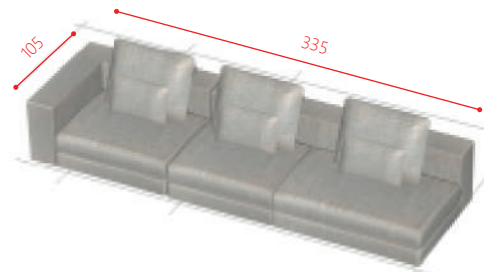

resident M120 + X90 + I125

size :	W335 D105 H80(55) SH37 cm	
本体価格 (税込)	替えカバー	
range 1	¥300,000 (¥330,000)	¥98,000 (¥107,800)
range 2	¥317,000 (¥348,700)	¥115,000 (¥126,500)
range 3	¥345,000 (¥379,500)	¥143,000 (¥157,300)
range 4	¥355,000 (¥390,500)	¥153,000 (¥168,300)