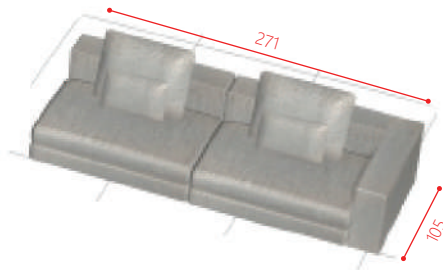

resident I125 + X146

size :	W271 D105 H80(55) SH37 cm	
本体価格 (税込)	替えカバー	
range 1	¥223,000 (¥245,300)	¥71,000 (¥78,100)
range 2	¥233,000 (¥256,300)	¥81,000 (¥89,100)
range 3	¥253,000 (¥278,300)	¥101,000 (¥111,100)
range 4	¥261,000 (¥287,100)	¥109,000 (¥119,900)