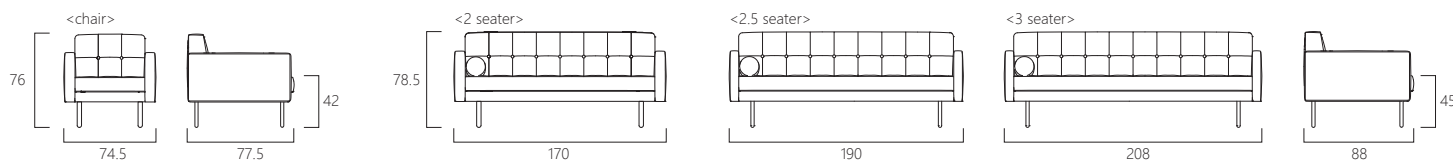

<<在庫色>> COVER chair
velluto 116 graphite
(range1)
LEGS wood (light oak/black/walnut)

2 seater (W170)
velluto 082 warm grey
(range1)
LEGS wood (light oak/black/walnut)

2.5 seater (W190)
velluto 116 graphite
(range1)
LEGS wood (light oak/black/walnut)

3 seater (W208)
heritage 002 saddle
(leather2)
LEGS wood (light oak/black/walnut)