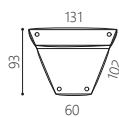

本体価格
(税込)

ID : 3009-10F
no-arm

ID : 3009-20F
2 seater/no-arm

ID : 3009-41F 3009-42F
1-arm/LHF 1-arm/RHF

ID : 3009-43F 3009-44F
1-arm wide/LHF 1-arm wide/RHF

ID : 3009-55F 3009-56F
open end/LHF open end/RHF

ID : 3009-53F 3009-54F
mega arm/LHF mega arm/RHF

range 1	¥122,000 (¥134,200)
range 2	¥126,000 (¥138,600)
range 3	¥137,000 (¥150,700)
range 4	¥147,000 (¥161,700)
leather 1	¥209,000 (¥229,900)
leather 2	¥220,000 (¥242,000)

range 1	¥152,000 (¥167,200)
range 2	¥157,000 (¥172,700)
range 3	¥168,000 (¥184,800)
range 4	¥182,000 (¥200,200)
leather 1	¥272,000 (¥299,200)
leather 2	¥284,000 (¥312,400)

range 1	¥152,000 (¥167,200)
range 2	¥158,000 (¥173,800)
range 3	在 ¥167,000 (¥183,700)
range 4	¥182,000 (¥200,200)
leather 1	¥275,000 (¥302,500)
leather 2	¥285,000 (¥313,500)

range 1	¥180,000 (¥198,000)
range 2	¥186,000 (¥204,600)
range 3	¥198,000 (¥217,800)
range 4	¥210,000 (¥231,000)
leather 1	¥334,000 (¥367,400)
leather 2	¥350,000 (¥385,000)

range 1	¥155,000 (¥170,500)
range 2	¥161,000 (¥177,100)
range 3	在 ¥168,000 (¥184,800)
range 4	¥180,000 (¥198,000)
leather 1	¥272,000 (¥299,200)
leather 2	¥282,000 (¥310,200)

range 1	¥200,000 (¥220,000)
range 2	¥210,000 (¥231,000)
range 3	¥225,000 (¥247,500)
range 4	¥240,000 (¥264,000)
leather 1	¥358,000 (¥393,800)
leather 2	¥370,000 (¥407,000)

在庫色: